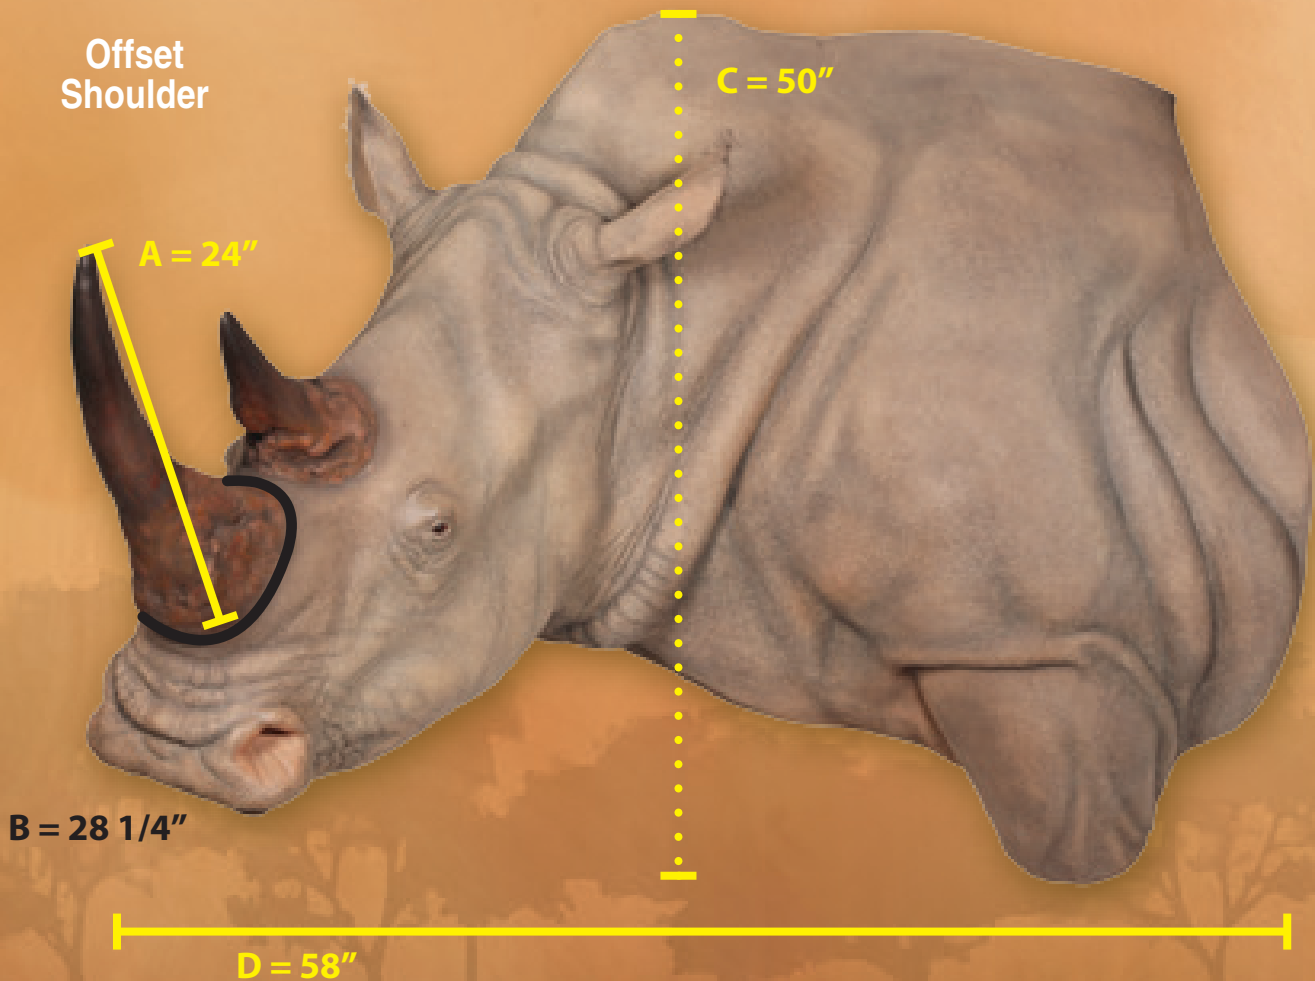

Reproduction White Rhinoceros Wall Pedestal

Reproduction White Rhinoceros Wall Pedestal

WRN650R-F Finished . . \$ 3,691.75

WRN650R Unfinished . . \$ 2,741.30

A = Length of front horn = 24"

B = Circumference of front horn = 28 1/4"

C = Overall height from top of hump to bottom of shoulders = 50"

D = Farthermost extension from wall = 58"

Width of shoulders = 60"

Position = Left Turn

McKENZIE[®]
Taxidermy Supply

1-800-279-7985