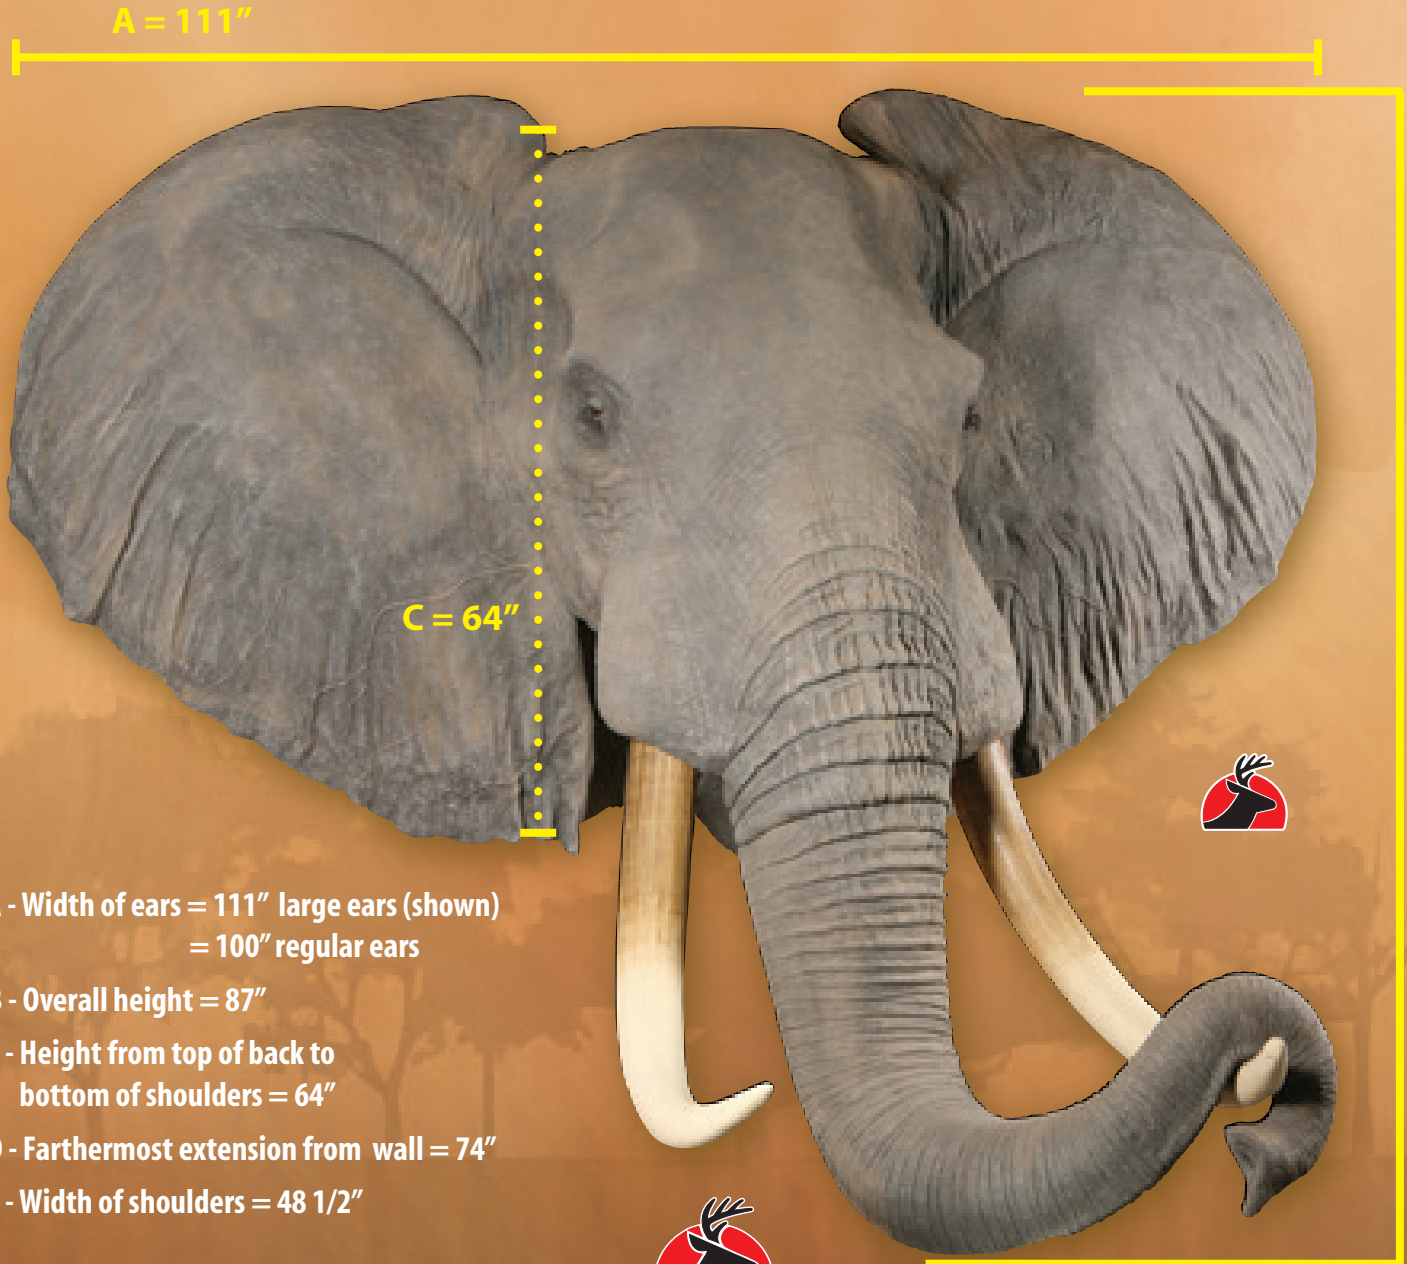

Reproduction Elephant

A - Width of ears = 111" large ears (shown)
= 100" regular ears

B - Overall height = 87"

C - Height from top of back to
bottom of shoulders = 64"

D - Farthermost extension from wall = 74"

E - Width of shoulders = 48 1/2"

1-800-279-7985

You now have a choice of ear size when ordering! Many options are available for your specific need, give us a call if you have any questions.

Form Number	Description	Price
REL4	#4 Elephant, Unfinished	6,700.20
REL4-F	#4 Elephant, Finished	8,957.15