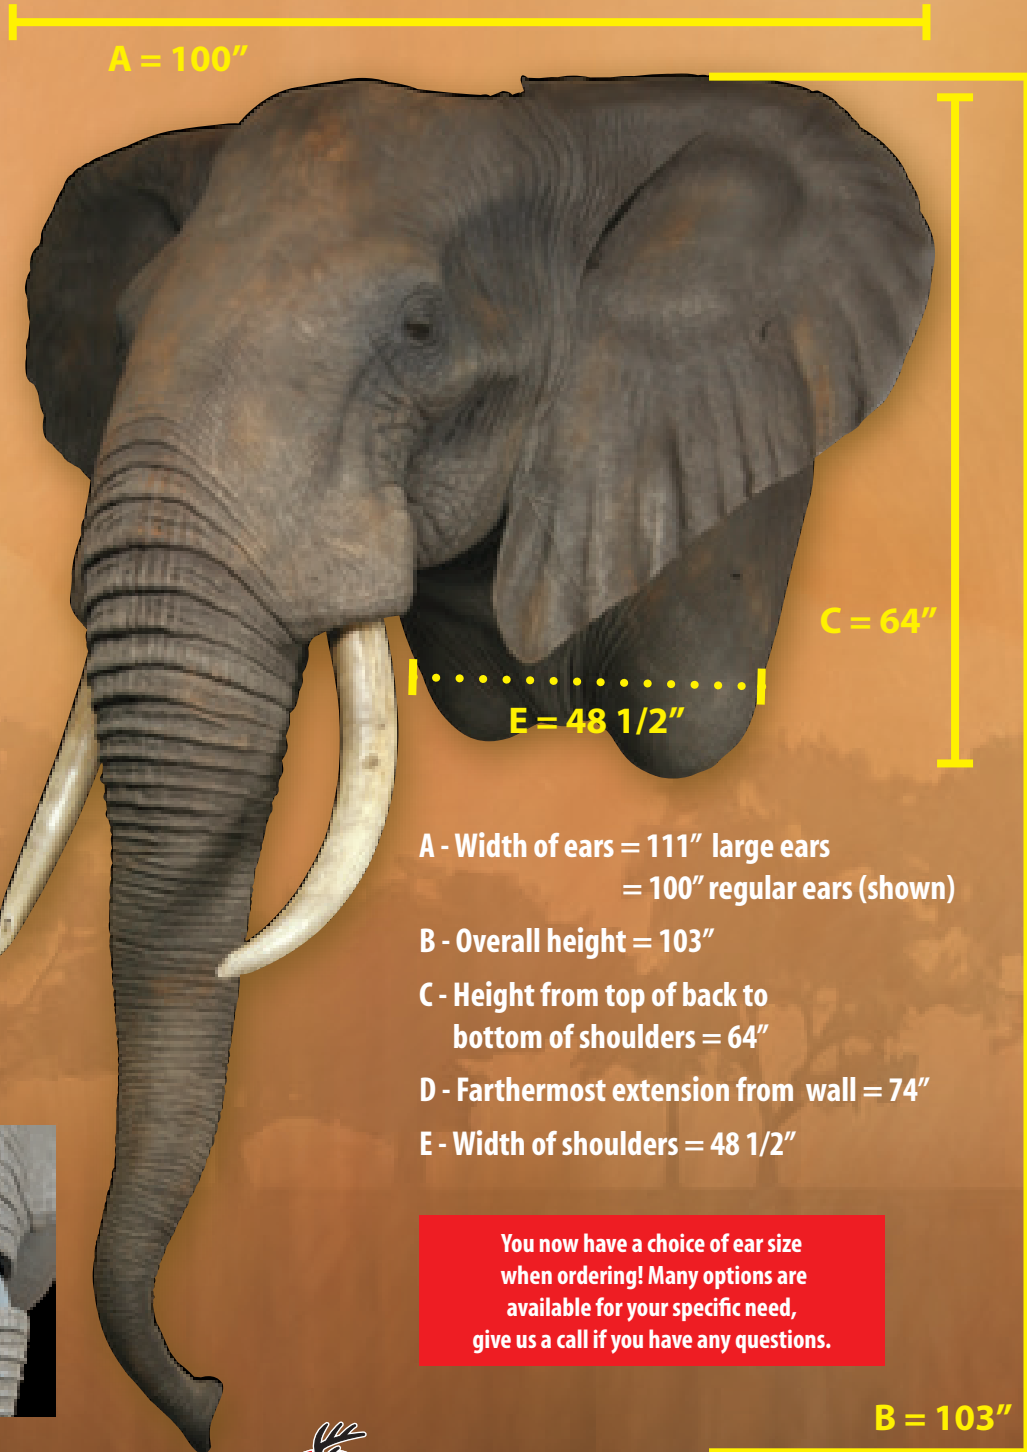

Reproduction Elephant

Most McKenzie Reproduction Elephants also are available as pedestals.

- A - Width of ears = 111" large ears
= 100" regular ears (shown)
- B - Overall height = 103"
- C - Height from top of back to bottom of shoulders = 64"
- D - Farthermost extension from wall = 74"
- E - Width of shoulders = 48 1/2"

You now have a choice of ear size when ordering! Many options are available for your specific need, give us a call if you have any questions.

B = 103"

1-800-279-7985

Form Number	Description	Price
RELP3	#3 Elephant, Unfinished	6,700.20
RELP3-F	#3 Elephant, Finished	8,957.15
RELP3-P	#3 Elephant Pedestal, Unfinished	7,820.45
RELP3-P-F	#3 Elephant, Pedestal, Finished	10,077.40