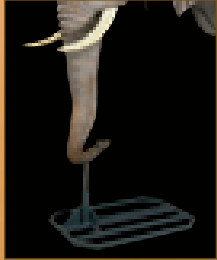

Reproduction Elephant

D = 74"

Most McKenzie Reproduction Elephants also are available as pedestals.

C = 64"

E = 48 1/2"

- A - Width of ears = 111" large ears
= 100" regular ears (shown)
- B - Overall height = 103"
- C - Height from top of back to bottom of shoulders = 64"
- D - Farthermost extension from wall = 74"
- E - Width of shoulders = 48 1/2"

You now have a choice of ear size when ordering! Many options are available for your specific need, give us a call if you have any questions.

B = 103"

1-800-279-7985

| Form Number | Description | Price |
|-------------|----------------------------------|-----------|
| REL2 | #2 Elephant, Unfinished | 6,700.20 |
| REL2-F | #2 Elephant, Finished | 8,957.15 |
| REL2-P | #2 Elephant Pedestal, Unfinished | 7,820.45 |
| REL2-P-F | #2 Elephant, Pedestal, Finished | 10,077.40 |