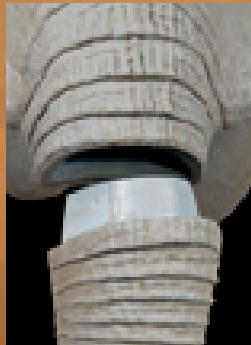

Reproduction Elephant

D = 74"

Most McKenzie Reproduction Elephants also are available as pedestals.

C = 64"

E = 48 1/2"

- A - Width of ears = 111" large ears
= 100" regular ears (shown)
- B - Overall height = 103"
- C - Height from top of back to bottom of shoulders = 64"
- D - Farthermost extension from wall = 74"
- E - Width of shoulders = 48 1/2"

You now have a choice of ear size when ordering! Many options are available for your specific need, give us a call if you have any questions.

B = 103"

1-800-279-7985

| Form Number | Description | Price |
|-------------|----------------------------------|-----------|
| REL2 | #2 Elephant, Unfinished | 6,700.20 |
| REL2-F | #2 Elephant, Finished | 8,957.15 |
| REL2-P | #2 Elephant Pedestal, Unfinished | 7,820.45 |
| REL2-P-F | #2 Elephant, Pedestal, Finished | 10,077.40 |